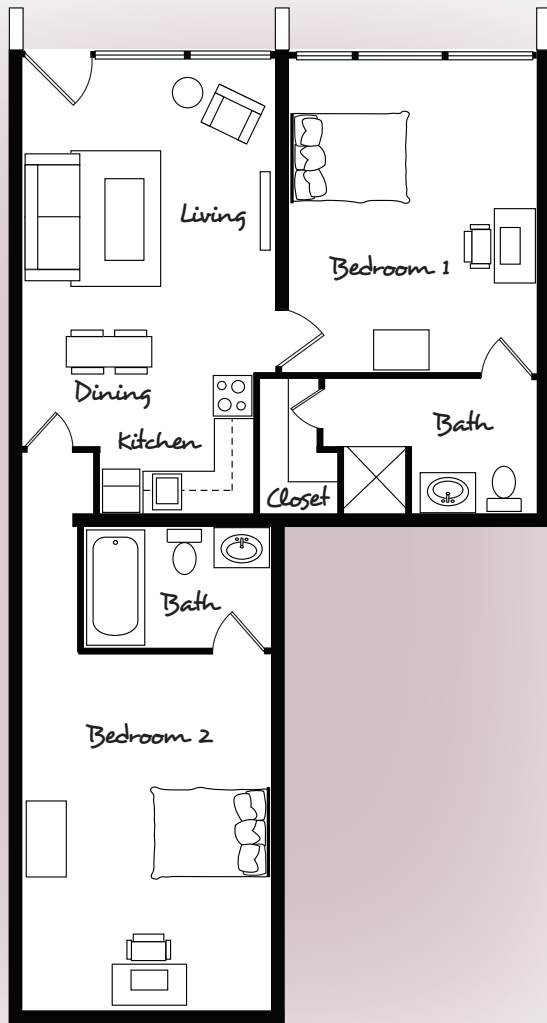

The Bella Casa

Features

- Stainless Steel Kitchen Appliances
- Pearl Granite Kitchen Countertops
- 37" Flat Panel TV Included
- Cable TV Service Available
- Cable or DSL Internet Available
- Water, Sewer, Trash Pick Up Included
- Furniture Packages Available
- Additional Onsite Storage Available

Building B - Main Level

All floorplans and renderings are artists' conception. Dimensions, features and specifications are subject to change at the discretion of the builder.

2 Bedroom / 2 Bath Home

Downtown

Old Salem