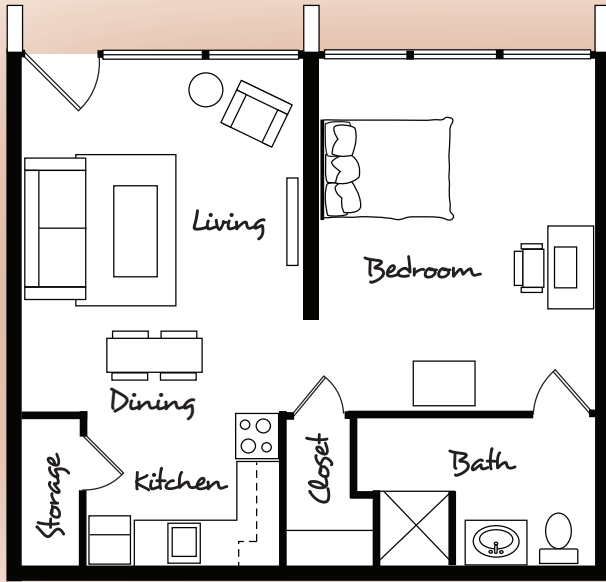

The Bordeaux

1 Bedroom / 1 Bath Home

1 Bedroom / 1 Bath Home - Reverse Plan

Features

- Stainless Steel Kitchen Appliances
- Pearl Granite Kitchen Countertops
- Cable TV Service Available
- Cable or DSL Internet Available
- Water, Sewer, Trash Pick Up Included
- Furniture Packages Available
- Additional Onsite Storage Available

All floorplans and renderings are artists' conception. Dimensions, features and specifications are subject to change at the discretion of the builder.

Downtown

Old Salem