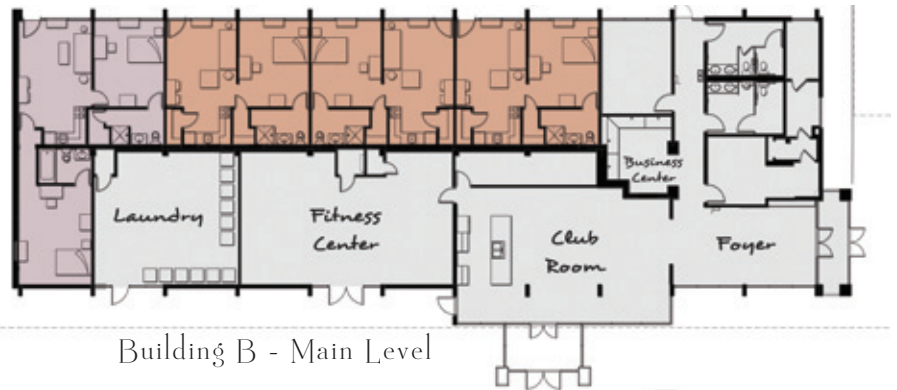

The Bordeaux

1 Bedroom / 1 Bath Home

1 Bedroom / 1 Bath Home - Reverse Plan

Features

- Stainless Steel Kitchen Appliances
- Pearl Granite Kitchen Countertops
- Cable TV Service Available
- Cable or DSL Internet Available
- Water, Sewer, Trash Pick Up Included
- Furniture Packages Available
- Additional Onsite Storage Available

All floorplans and renderings are artists' conception. Dimensions, features and specifications are subject to change at the discretion of the builder.

Downtown

Old Salem