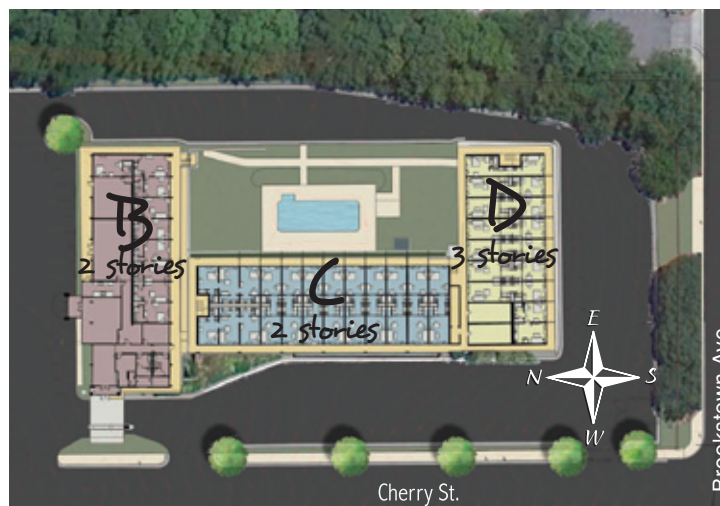

The Bordeaux

1 Bedroom / 1 Bath Home

1 Bedroom / 1 Bath Home - Reverse Plan

Features

- Stainless Steel Kitchen Appliances
- Pearl Granite Kitchen Countertops
- Cable TV Service Available
- Cable or DSL Internet Available
- Water, Sewer, Trash Pick Up Included
- Furniture Packages Available
- Additional Onsite Storage Available

All floorplans and renderings are artists' conception. Dimensions, features and specifications are subject to change at the discretion of the builder.

Downtown

Old Salem