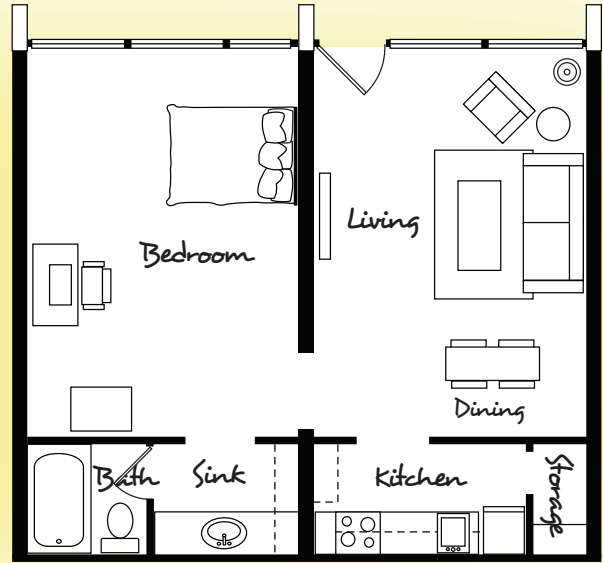

# The Brookstown

1 Bedroom / 1 Bath Home

1 Bedroom / 1 Bath Home - Reverse Plan

Building B - Lower Level

All floorplans and renderings are artists' conception. Dimensions, features and specifications are subject to change at the discretion of the builder.

Downtown

Old Salem