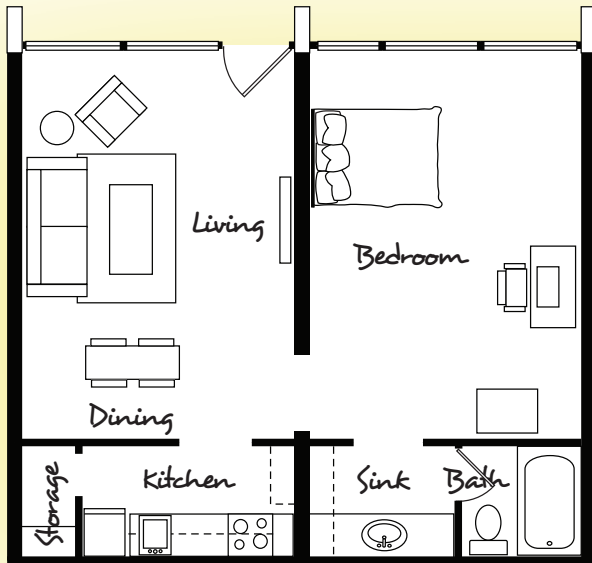

# The Brookstown

1 Bedroom / 1 Bath Home

1 Bedroom / 1 Bath Home - Reverse Plan

Building B - Lower Level

All floorplans and renderings are artists' conception. Dimensions, features and specifications are subject to change at the discretion of the builder.

Downtown

Old Salem