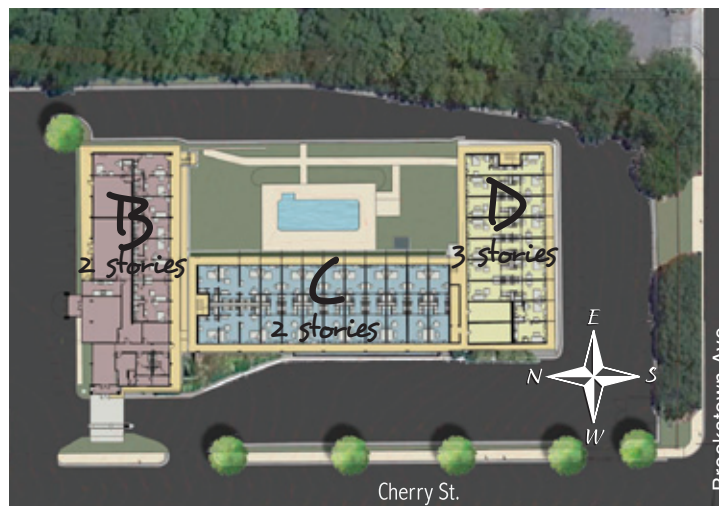

The Cannes

2 Bedroom / 2 Bath Home

2 Bedroom / 2 Bath Home - Reverse Plan

Features

- Stainless Steel Kitchen Appliances
- Pearl Granite Kitchen Countertops
- Cable TV Service Available
- Cable or DSL Internet Available
- Water, Sewer, Trash Pick Up Included
- Furniture Packages Available
- Additional Onsite Storage Available

Building C - Lower & Main Levels

All floorplans and renderings are artists' conception. Dimensions, features and specifications are subject to change at the discretion of the builder.

Downtown

Old Salem