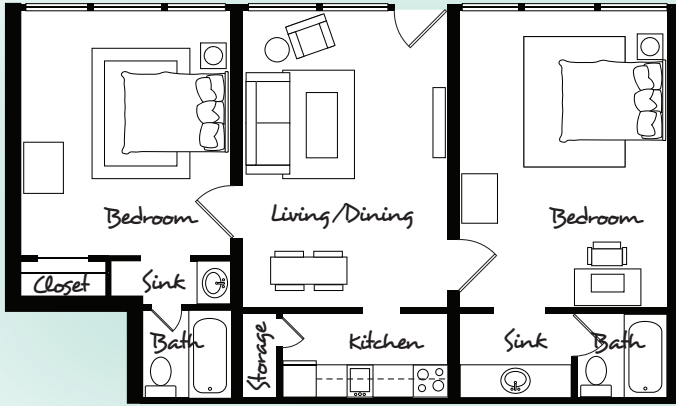

The Cannes

2 Bedroom / 2 Bath Home

2 Bedroom / 2 Bath Home - Reverse Plan

Features

- Stainless Steel Kitchen Appliances
- Pearl Granite Kitchen Countertops
- Cable TV Service Available
- Cable or DSL Internet Available
- Water, Sewer, Trash Pick Up Included
- Furniture Packages Available
- Additional Onsite Storage Available

Building C - Lower & Main Levels

All floorplans and renderings are artists' conception. Dimensions, features and specifications are subject to change at the discretion of the builder.

Downtown

Old Salem