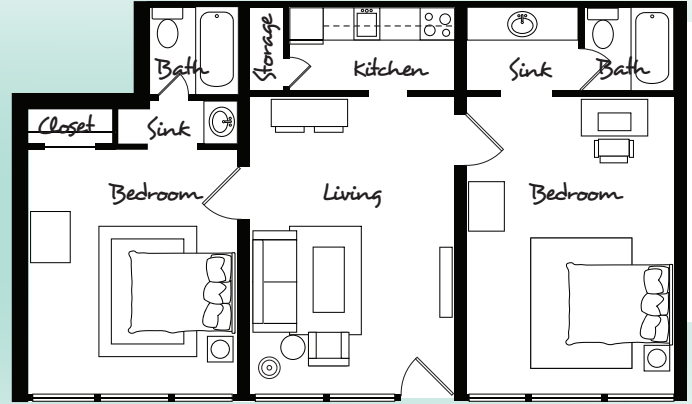

The Cannes

2 Bedroom / 2 Bath Home

2 Bedroom / 2 Bath Home - Reverse Plan

Features

- Stainless Steel Kitchen Appliances
- Pearl Granite Kitchen Countertops
- Cable TV Service Available
- Cable or DSL Internet Available
- Water, Sewer, Trash Pick Up Included
- Furniture Packages Available
- Additional Onsite Storage Available

Building C - Lower & Main Levels

All floorplans and renderings are artists' conception. Dimensions, features and specifications are subject to change at the discretion of the builder.

Downtown

Old Salem