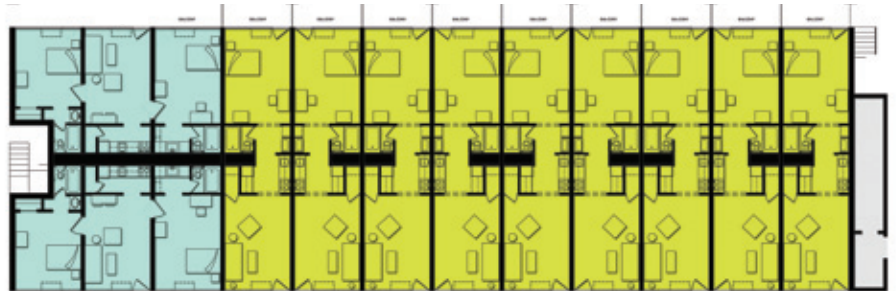

The Cannes

2 Bedroom / 2 Bath Home

2 Bedroom / 2 Bath Home - Reverse Plan

Features

- Stainless Steel Kitchen Appliances
- Pearl Granite Kitchen Countertops
- Cable TV Service Available
- Cable or DSL Internet Available
- Water, Sewer, Trash Pick Up Included
- Furniture Packages Available
- Additional Onsite Storage Available

Building C - Lower & Main Levels

All floorplans and renderings are artists' conception. Dimensions, features and specifications are subject to change at the discretion of the builder.

Downtown

Old Salem