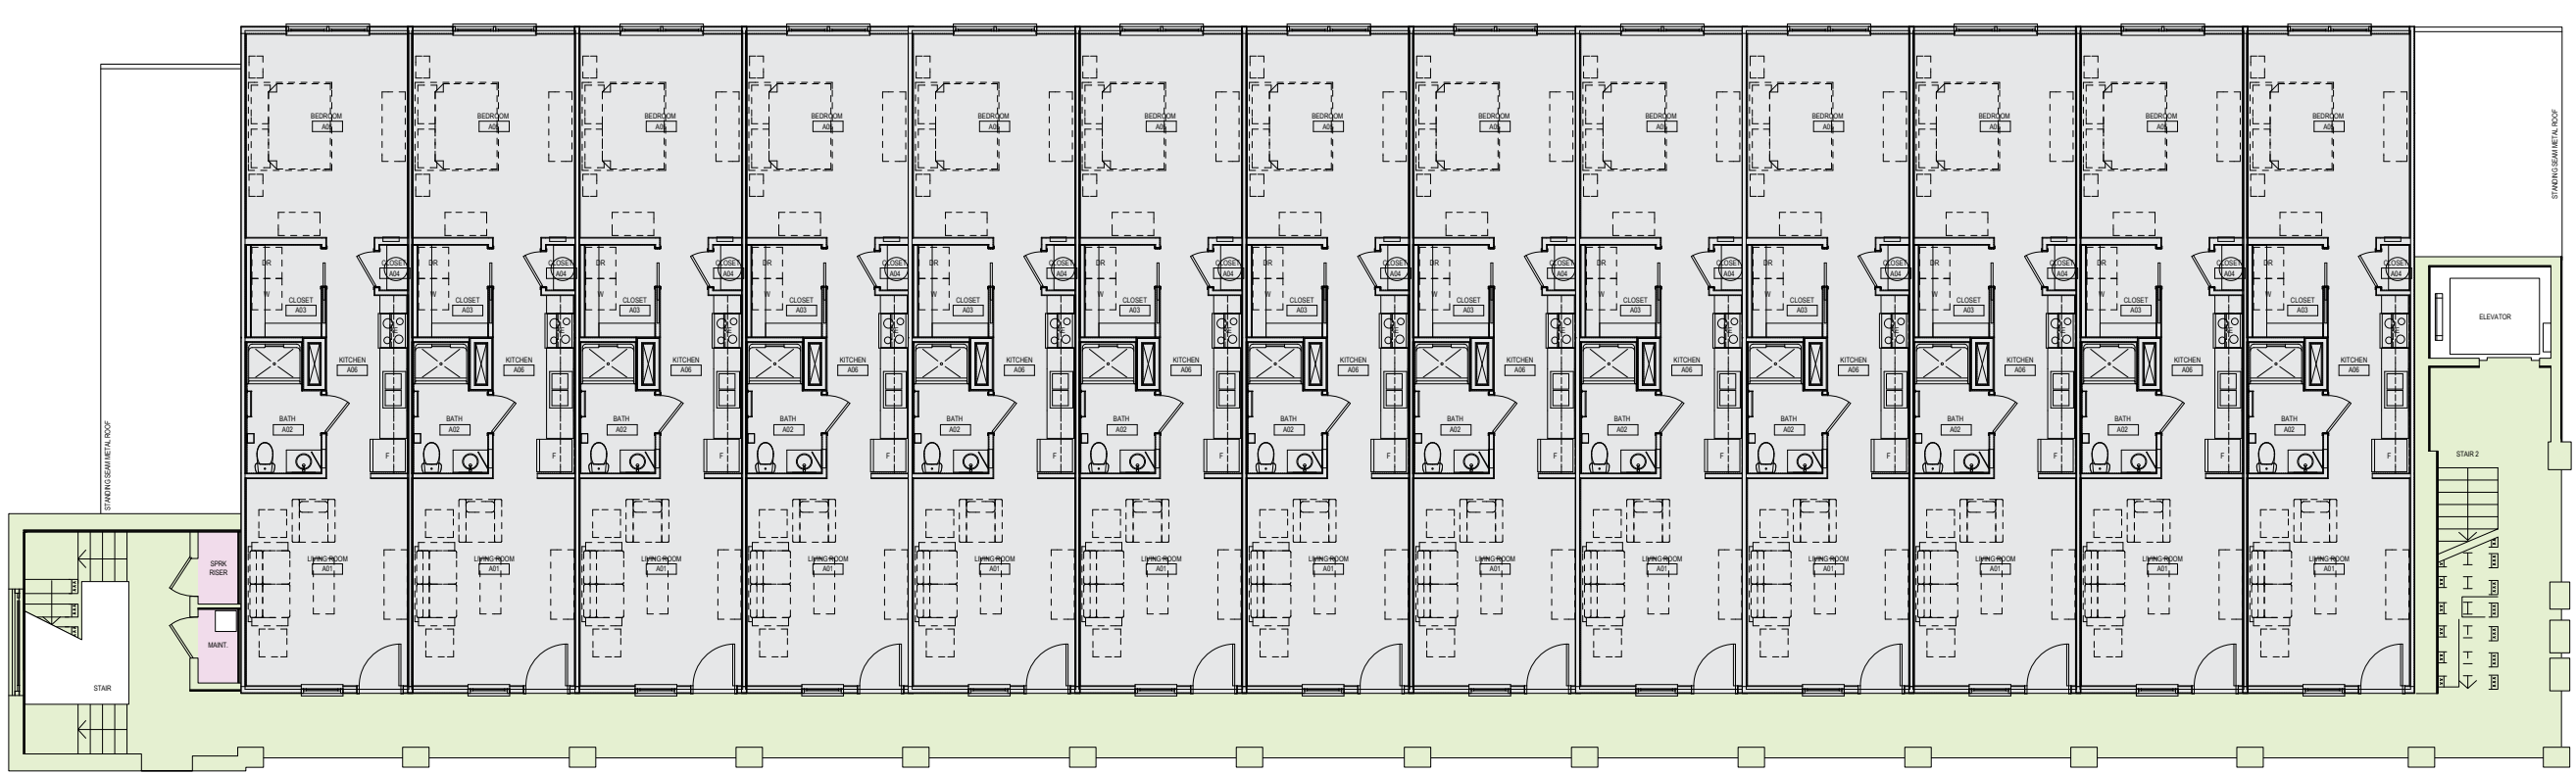

The Salem

1 Bedroom / 1 Bath Home

Features

Floors 1 and 2 of elevator serviced
5 story building, hardwood floors,
granite countertops, stainless steel
kitchen appliances, connections for
a side by side washer/dryer, large
walk-in closet.

South - Level 1

South - Level 2

All floorplans and renderings are artists' conception. Dimensions, features and specifications are subject to change at the discretion of the builder.