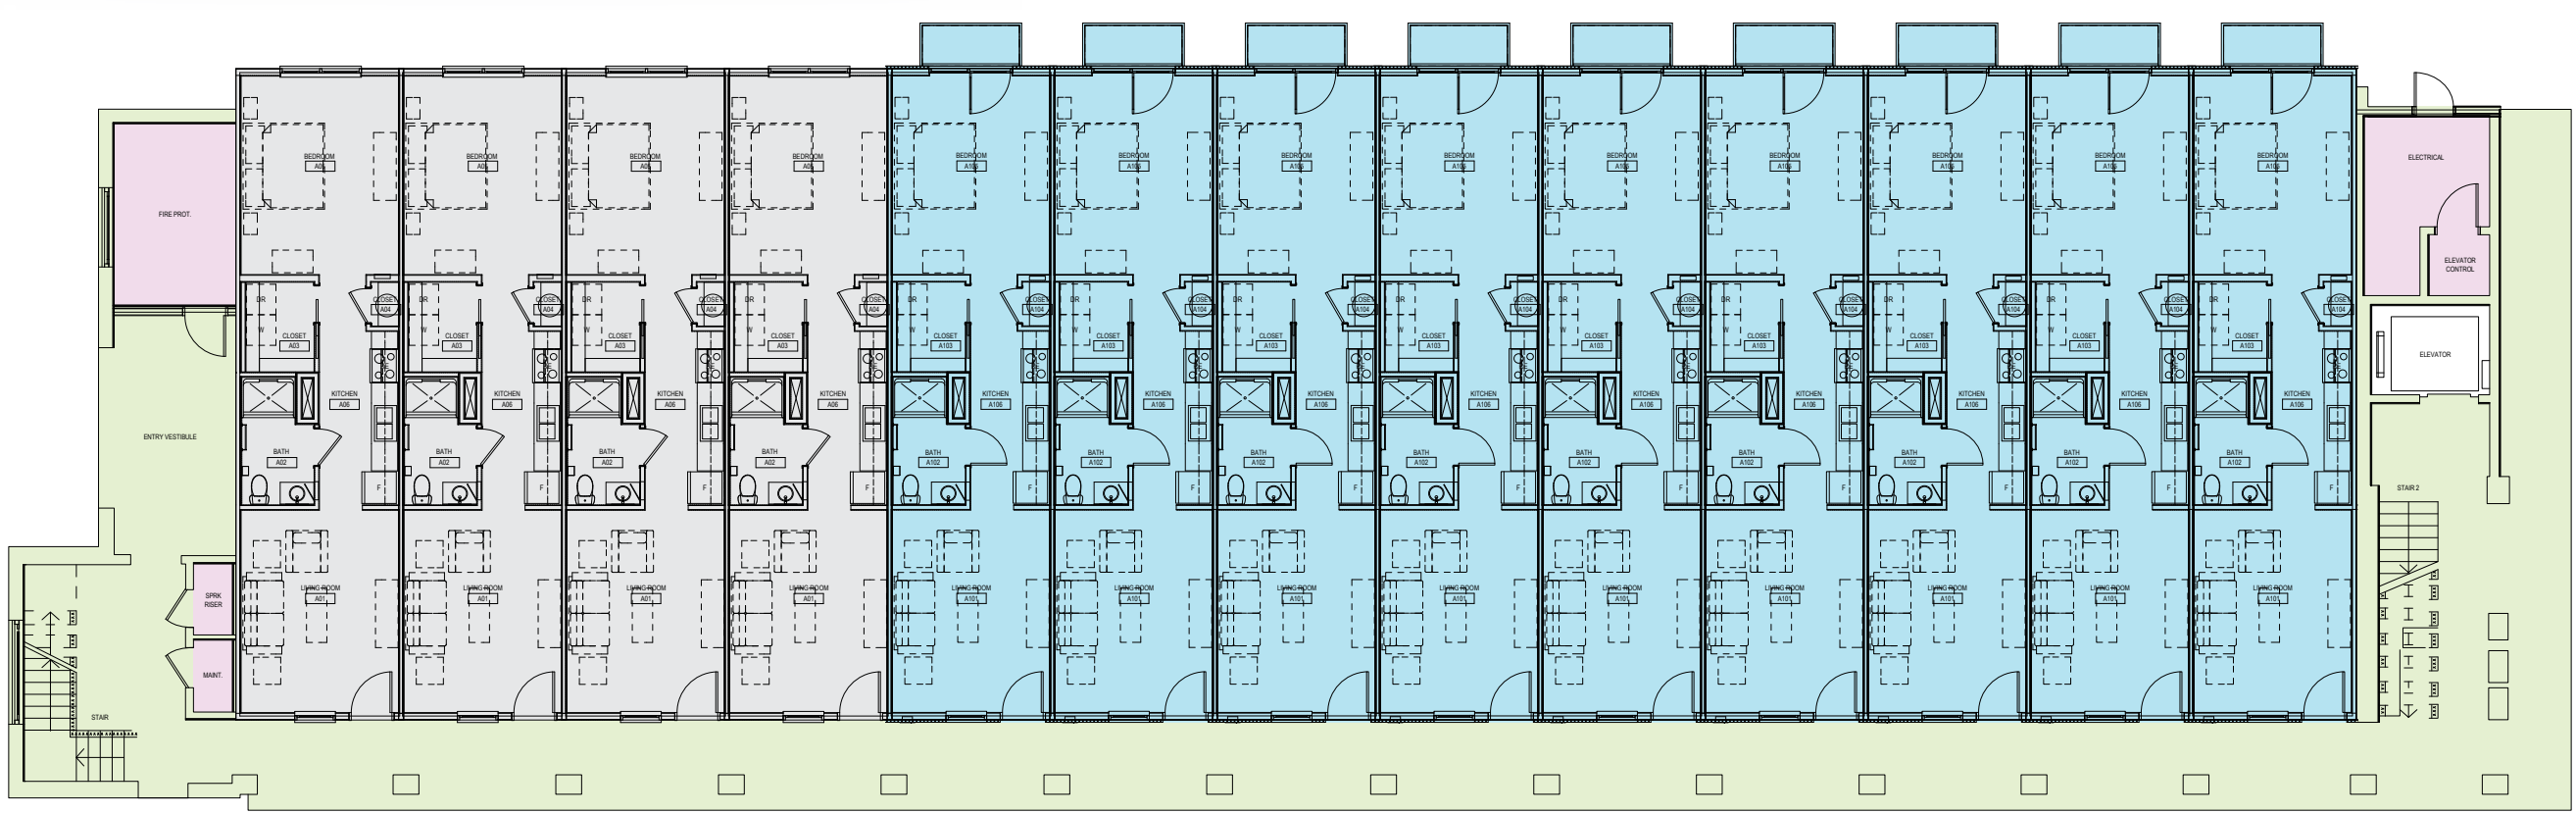

The Salem

1 Bedroom / 1 Bath Home

Features

Floors 1 and 2 of elevator serviced
5 story building, hardwood floors,
granite countertops, stainless steel
kitchen appliances, connections for
a side by side washer/dryer, large
walk-in closet.

South - Level 1

South - Level 2

All floorplans and renderings are artists' conception. Dimensions, features and specifications are subject to change at the discretion of the builder.