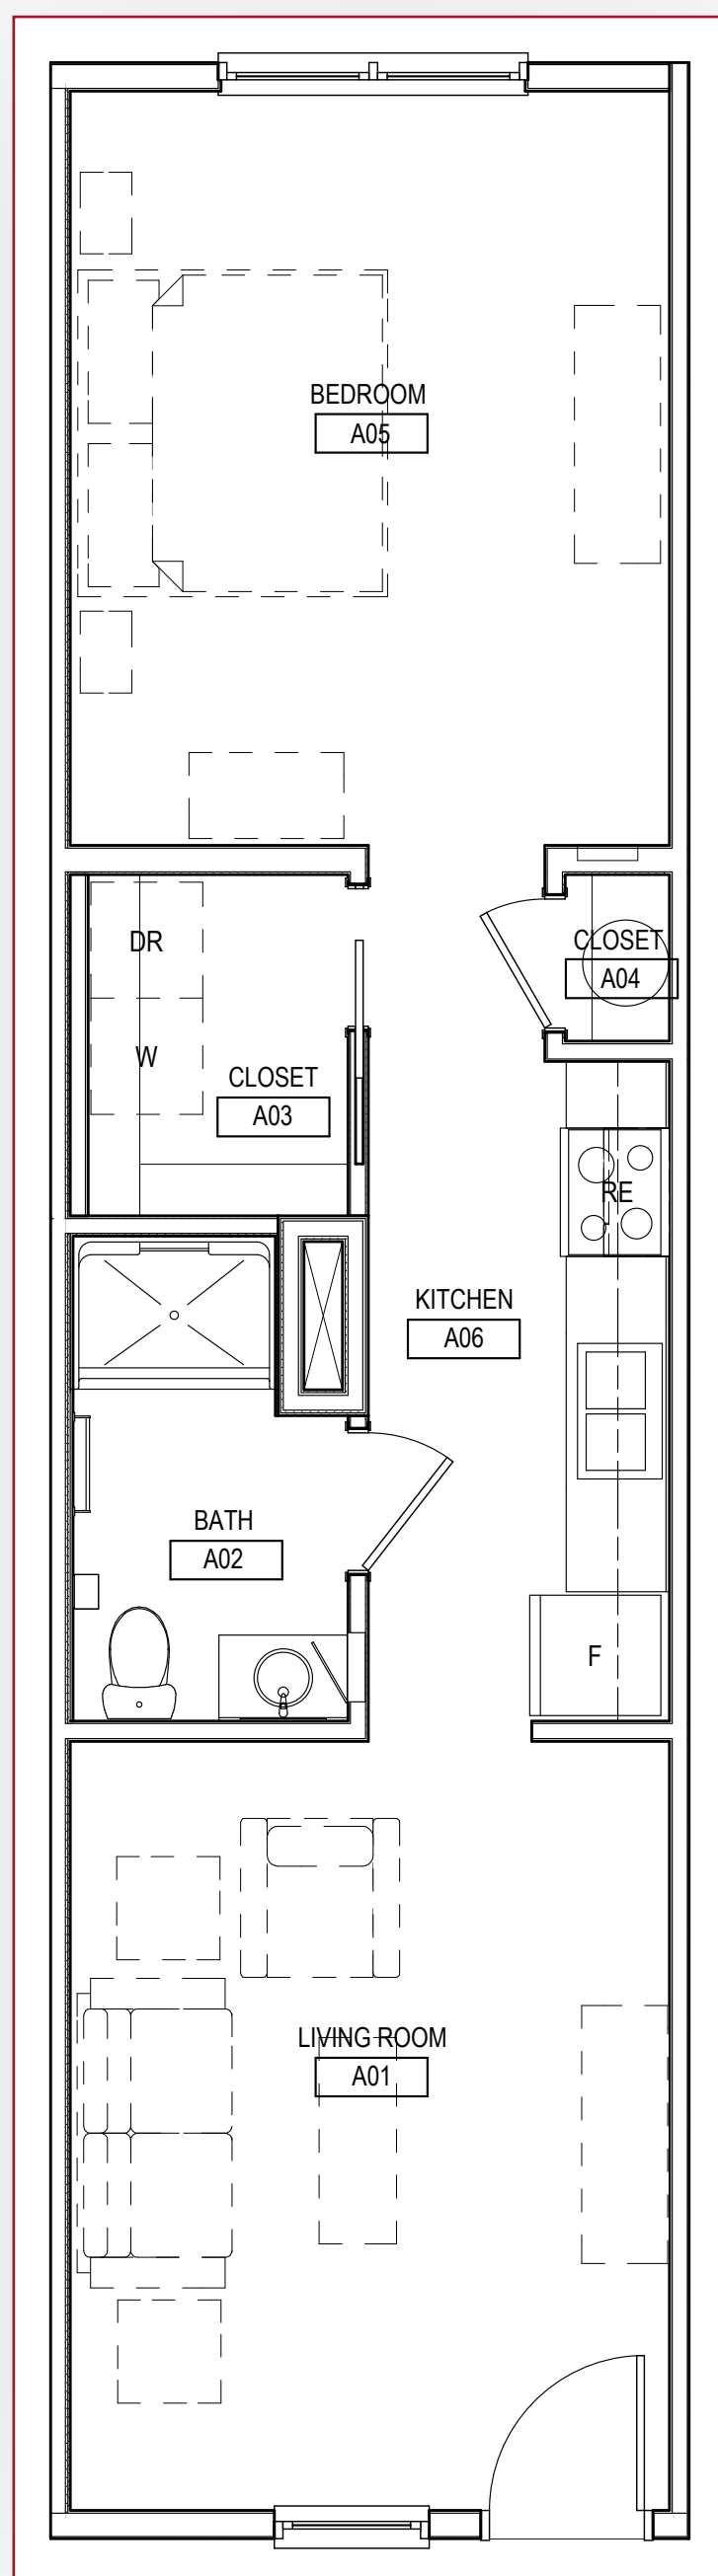

The Salem

1 Bedroom / 1 Bath Home

Features

Floors 1 and 2 of elevator serviced
5 story building, hardwood floors,
granite countertops, stainless steel
kitchen appliances, connections for
a side by side washer/dryer, large
walk-in closet.

South - Level 1

South - Level 2

All floorplans and renderings are artists' conception. Dimensions, features and specifications are subject to change at the discretion of the builder.