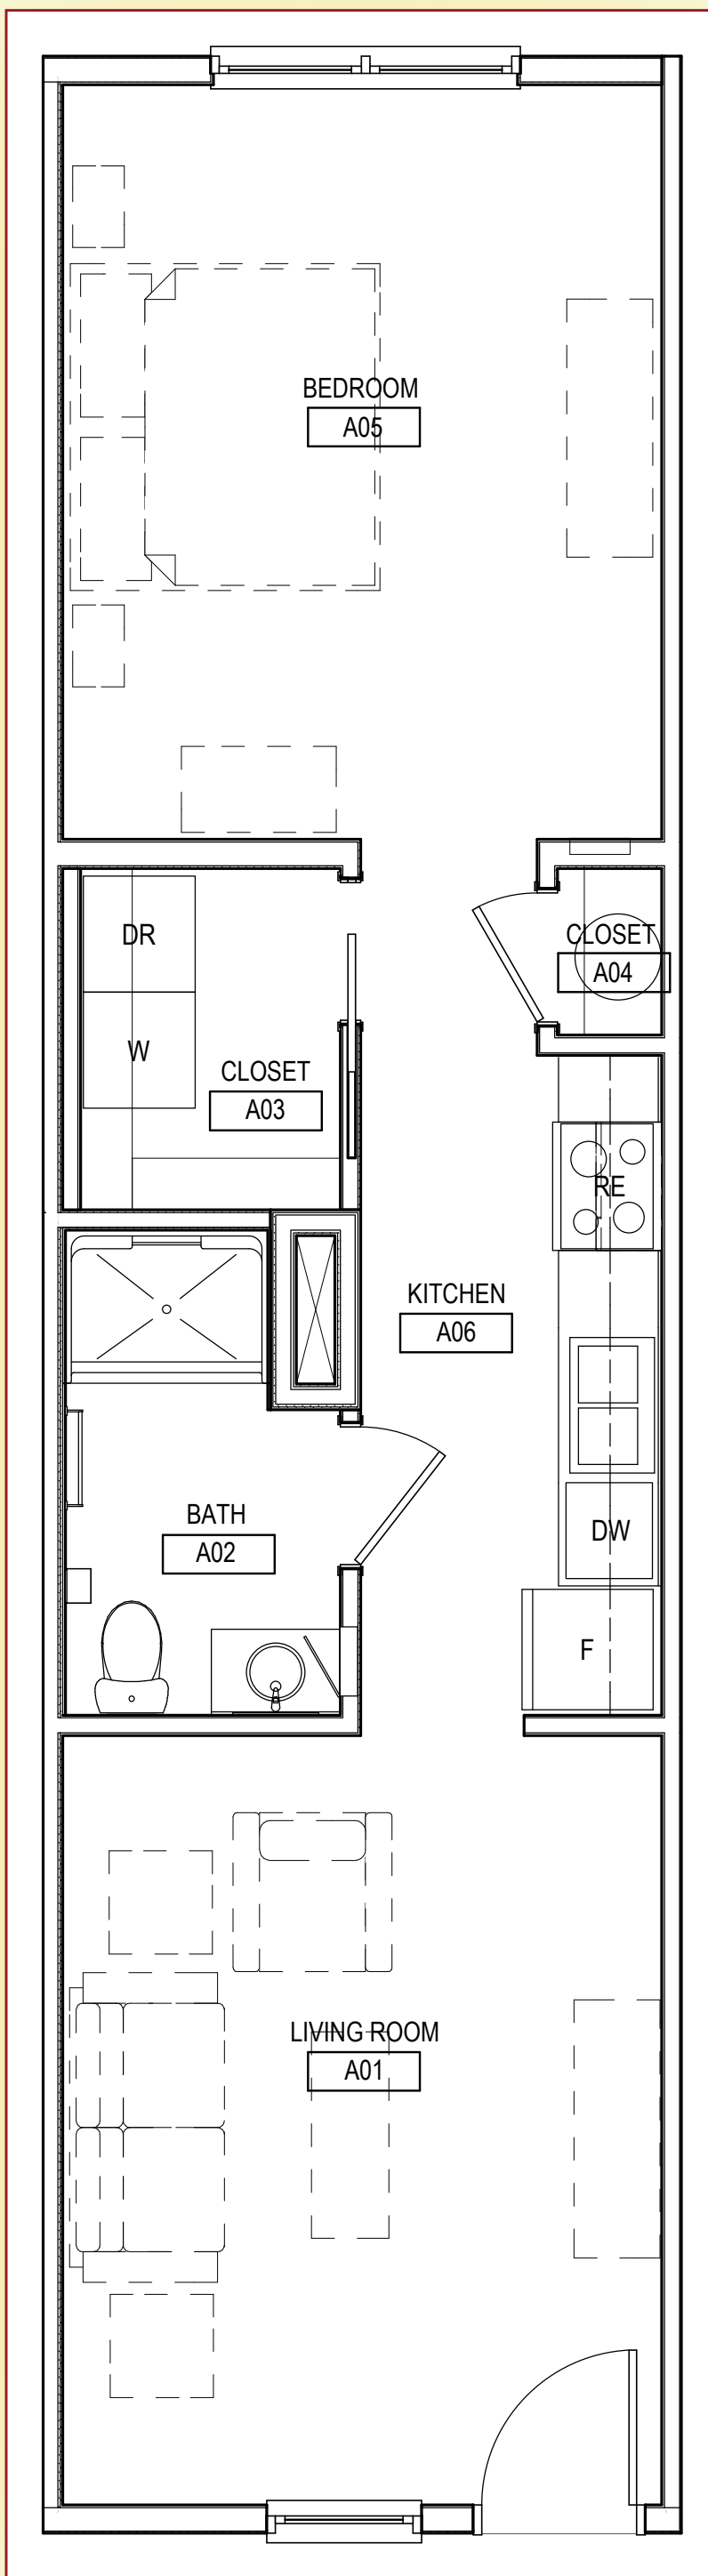

The Stratford

1 Bedroom / 1 Bath Home

Features

Top floor of elevator serviced 5 story building which features hardwood floors, granite countertops, stainless steel kitchen appliances including a dishwasher, and a side by side washer/dryer, large walk-in closet, and amazing views of Downtown Winston Salem and Old Salem.

South - Level 5

All floorplans and renderings are artists' conception. Dimensions, features and specifications are subject to change at the discretion of the builder.