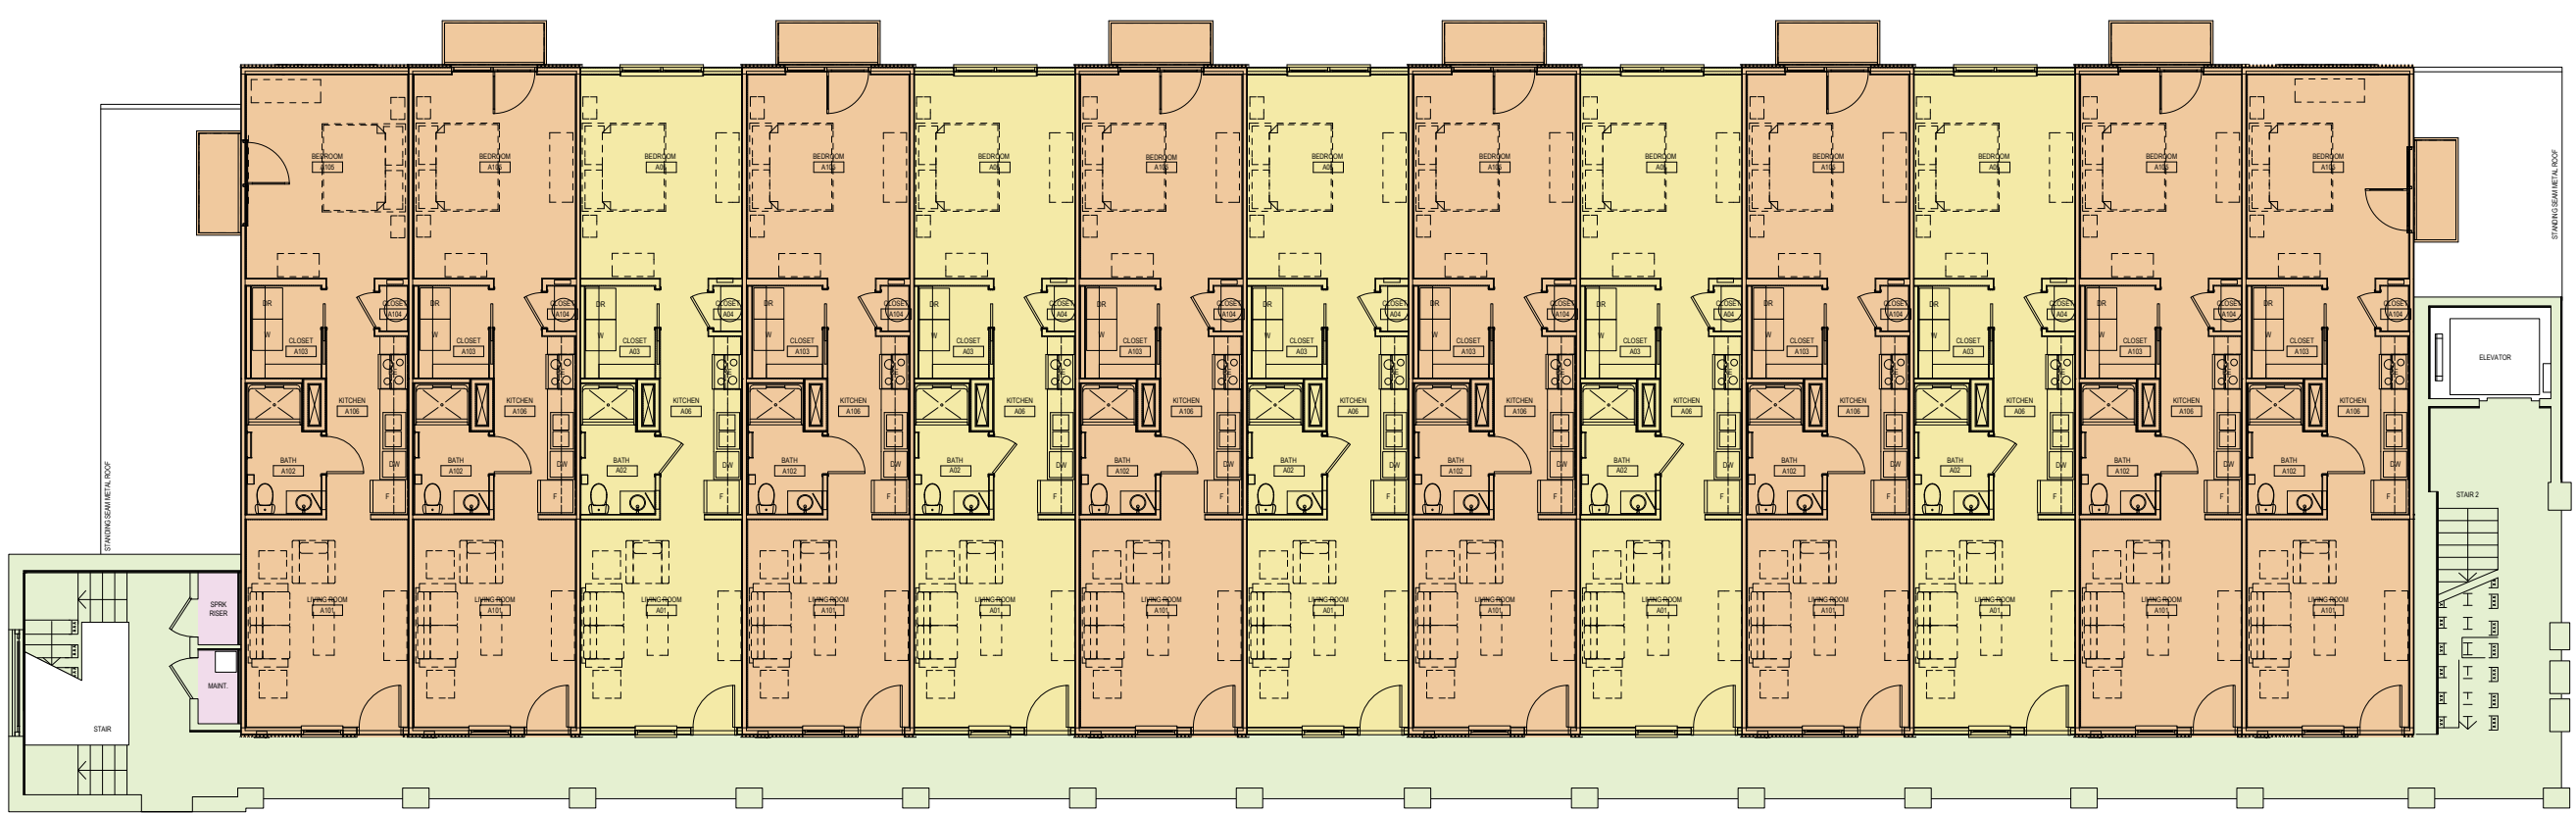

The Stratford

1 Bedroom / 1 Bath Home

Features

Top floor of elevator serviced 5 story building which features hardwood floors, granite countertops, stainless steel kitchen appliances including a dishwasher, and a side by side washer/dryer, large walk-in closet, and amazing views of Downtown Winston Salem and Old Salem.

South - Level 5

All floorplans and renderings are artists' conception. Dimensions, features and specifications are subject to change at the discretion of the builder.