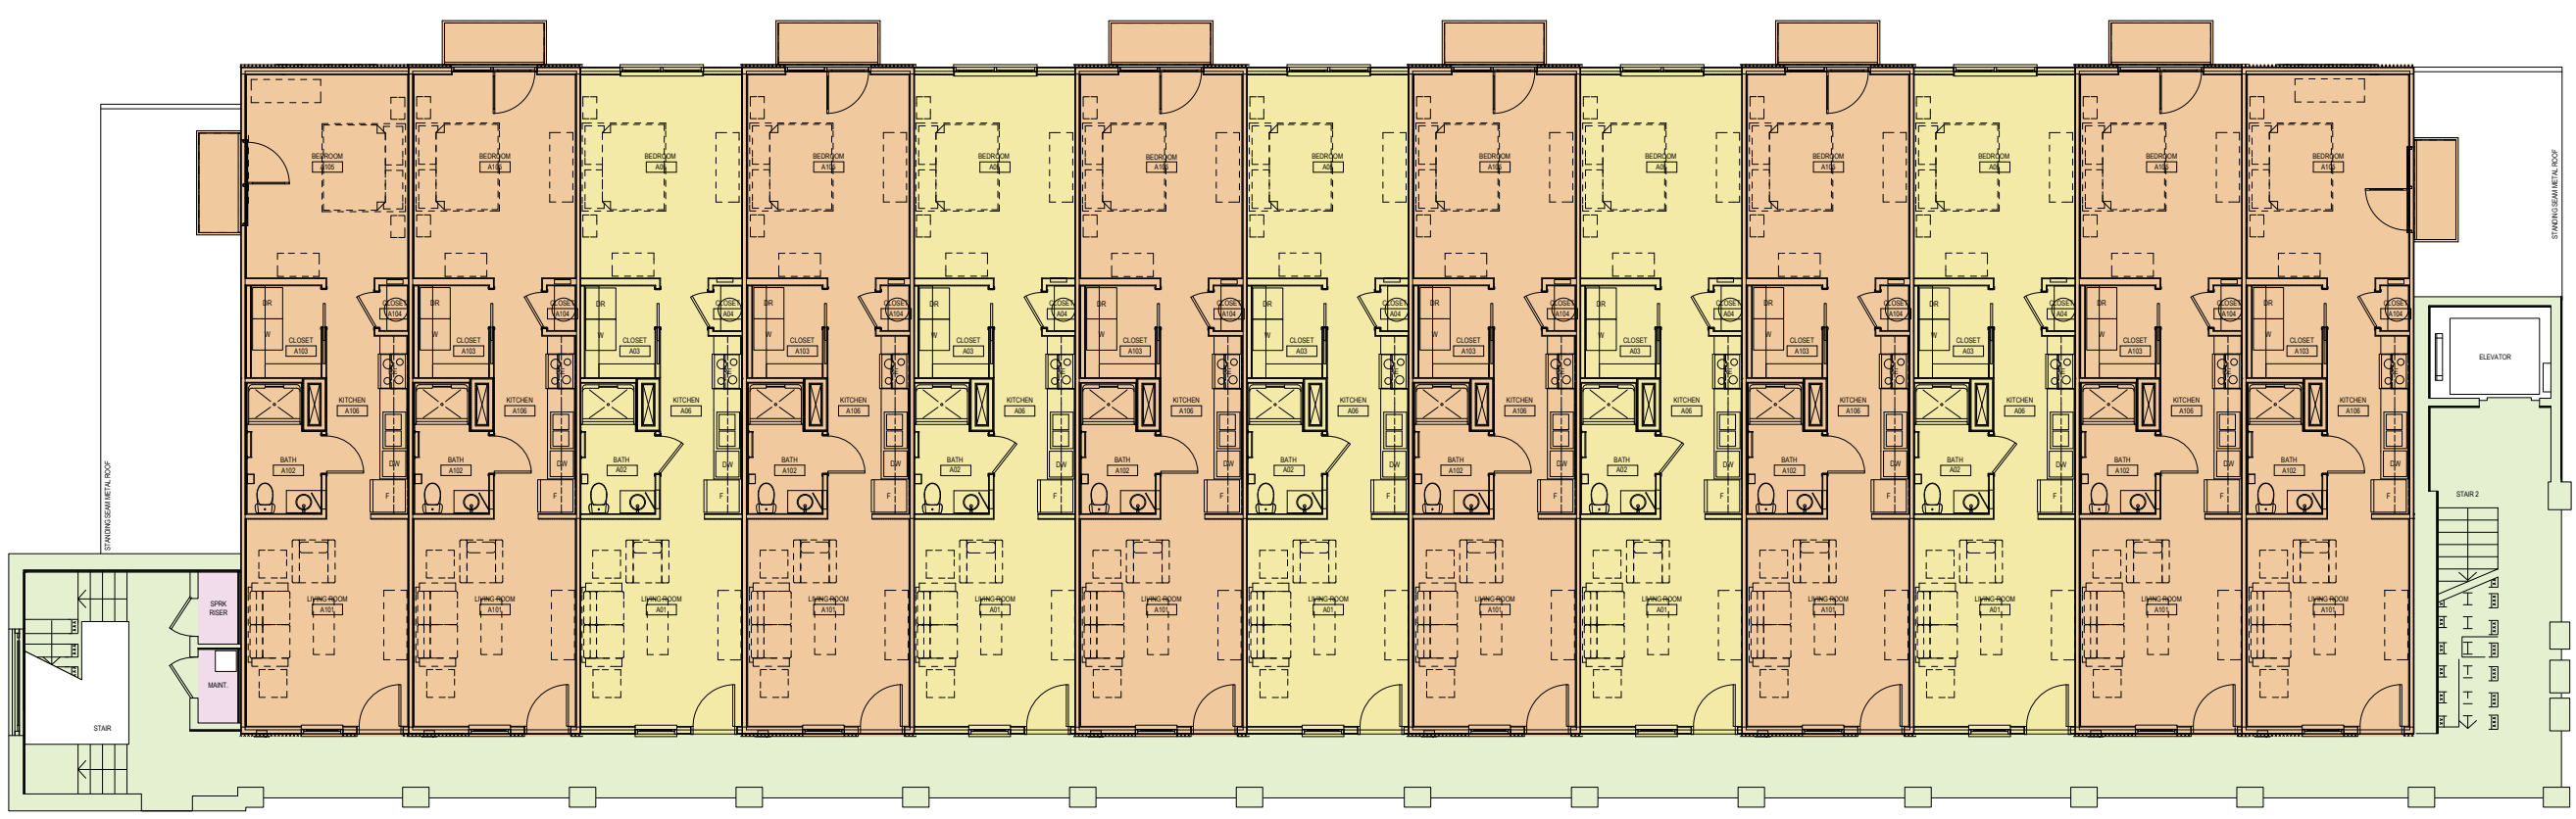

The Strollway

1 Bedroom / 1 Bath Home

Features

Top floor of elevator serviced 5 story building which features hardwood floors, granite countertops, stainless steel kitchen appliances including a dishwasher, and a side by side washer/dryer, large walk-in closet, and amazing views of Downtown Winston Salem and Old Salem from a Private Juliet Style Balcony.

South - Level 5

All floorplans and renderings are artists' conception. Dimensions, features and specifications are subject to change at the discretion of the builder.