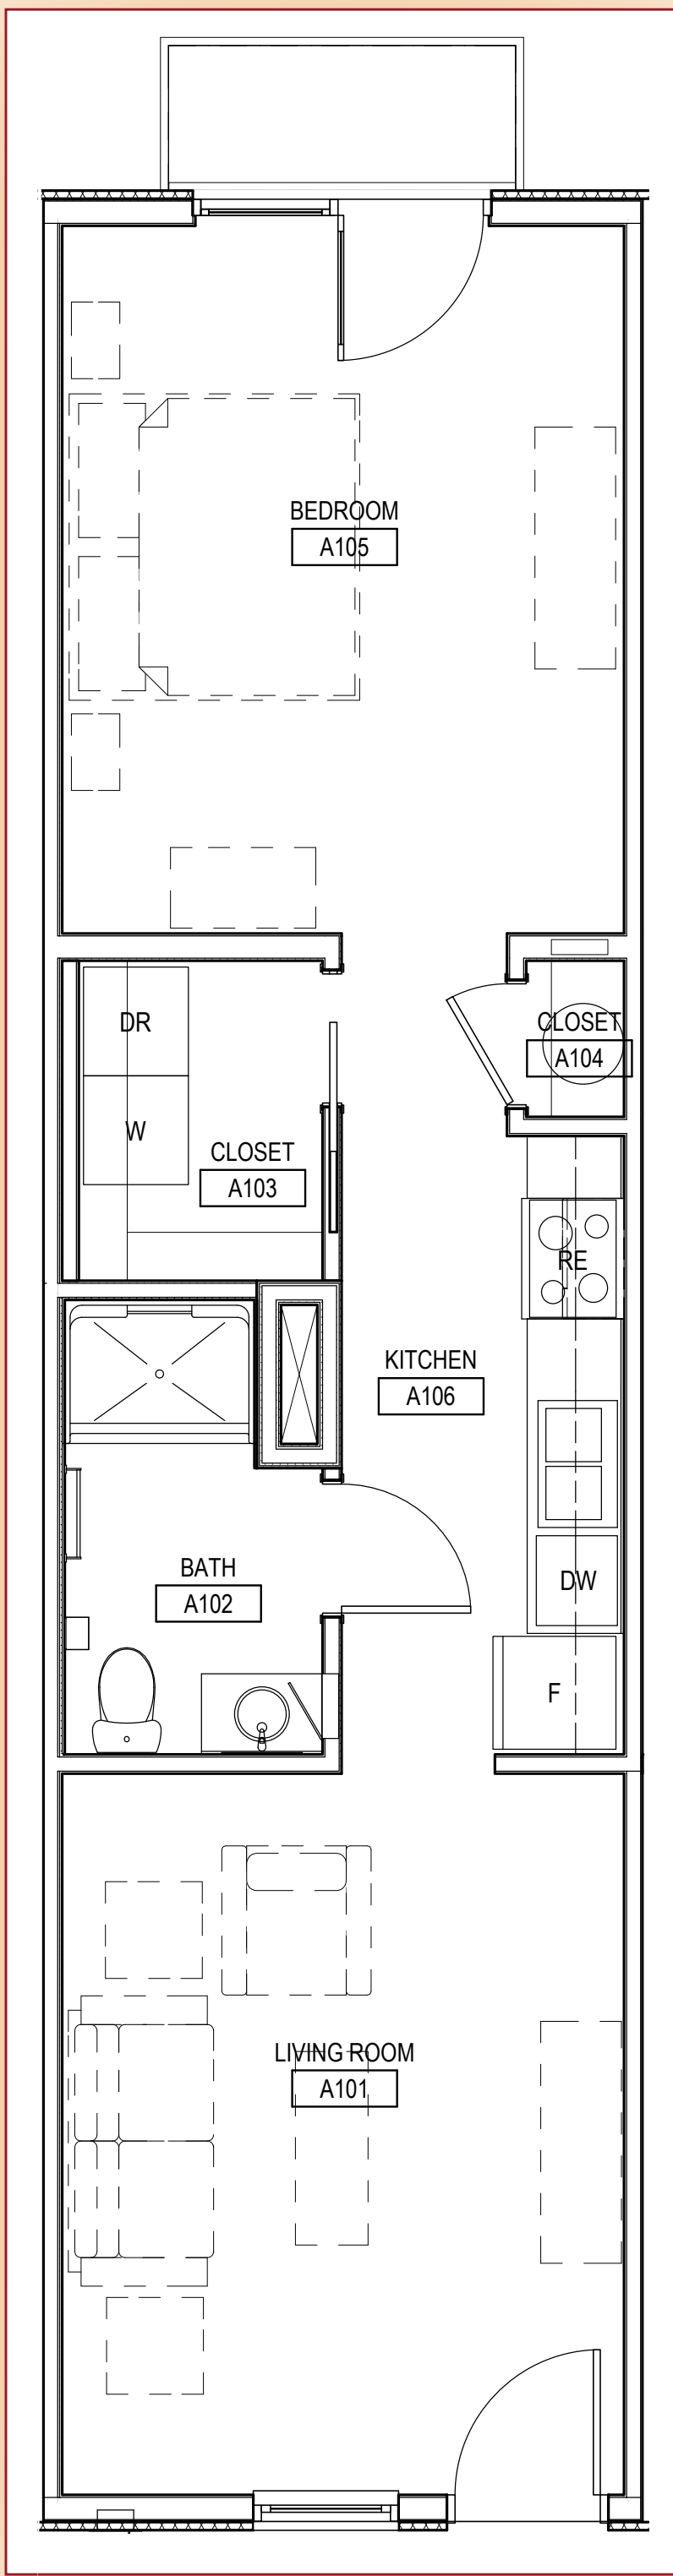

The Strollway

1 Bedroom / 1 Bath Home

Features

Top floor of elevator serviced 5 story building which features hardwood floors, granite countertops, stainless steel kitchen appliances including a dishwasher, and a side by side washer/dryer, large walk-in closet, and amazing views of Downtown Winston Salem and Old Salem from a Private Juliet Style Balcony.

South - Level 5

All floorplans and renderings are artists' conception. Dimensions, features and specifications are subject to change at the discretion of the builder.